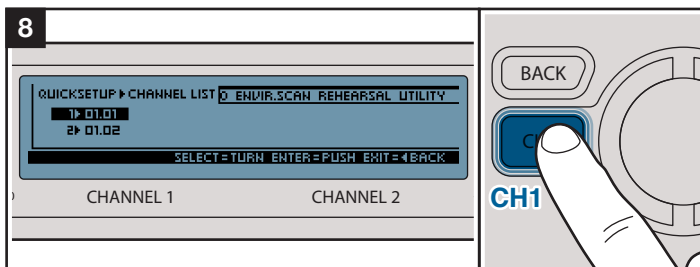

DMS800

DIGITAL WIRELESS MICROPHONE SYSTEM

Quick Start Guide

* alternative

* optional

* alternative